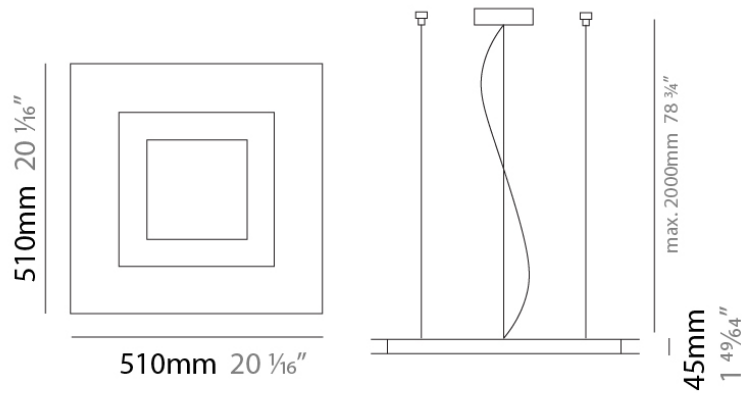

PROJECT	
TYPE	
NOTES	
QUANTITY	
DATE	

FLAT SUSPENSION

D81429-WHI

GENERAL

Series: Flat
Brand: Panzeri
Division: Design
Mounting Type: Suspension
Mounting Location: Ceiling
Subcategory: Ambient

PHYSICAL

Shape: Square
Length (mm): 510
Length (in): 20 ¹/₁₆"
Width (mm): 510
Width (in): 20 ¹/₁₆"
Height (mm): 45
Height (in): 1 ³/₄"
Max. Overall Height (mm): 2510
Max. Overall Height (in): 98 ¹³/₁₆"
Light Distribution: Direct / Indirect
Weight (kg): 7.21
Weight (lbs): 15.89
Diffuser: White Blown Glass
Fixture Material: Metal

ELECTRICAL

Lamp Type: LED
Input Wattage (W): 61
Total Output Wattage (W): 57.5
Max. Wattage Per Lamp (W): 46 / 11.5
Dimming: Tri-Mode (Non-Dimming and Phase Dimming (120Vac only) and 0-10V Dimming)
Driver Included: Yes
Driver Location: Integrated
Driver Type: Constant Current - Universal
Driver Class: Class 2
Input Voltage (V): 120 - 277
Constant Current (MA): 700

LED

Color Temperature (°K): 3000
Max. Delivered Lumen (lm): 4077
Nominal Lumen (lm): 4800lm down+1200lm up
CRI: >80 CRI
Lamp Life (hrs): 60000

OPTICAL

RATINGS AND CERTIFICATIONS

Certified By: CSA Certified to UL and CSA Standards
IP rating: IP40