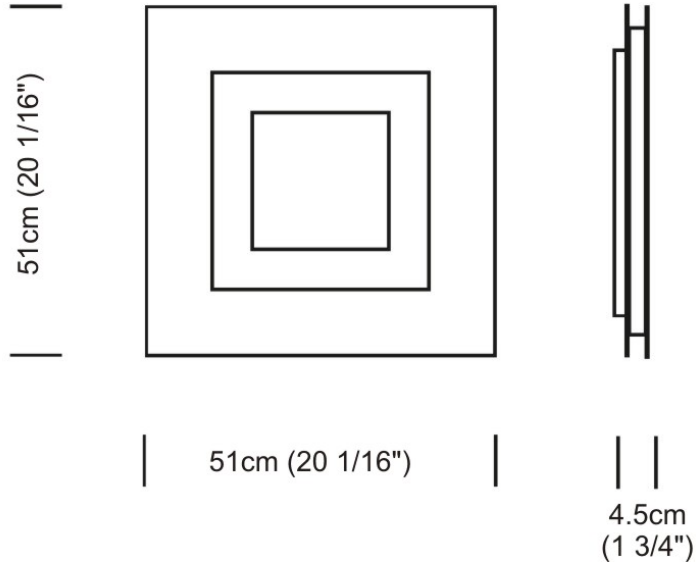

FLAT SURFACE

D82230-WHI

GENERAL

Series: Flat
Brand: Panzeri
Division: Design
Mounting Type: Surface
Mounting Location: Ceiling
Subcategory: Ambient

PHYSICAL

Shape: Square
Length (mm): 510
Length (in): 20 1/16
Width (mm): 510
Width (in): 20 1/16
Height (mm): 45
Height (in): 1 3/4
Light Distribution: Direct / Indirect
Weight (kg): 5.236
Weight (lbs): 11.54
Diffuser: Polycarbonate - Opal
Fixture Material: Metal

ELECTRICAL

Input Wattage Range: 30 - 49 W
Lamp Type: LED
Input Wattage (W): 48
Total Output Wattage (W): 46
Dimming: Non-Dimming / Phase Dimming (120Vac only) / 0-10V Dimming
Driver Included: Yes
Driver Location: Integrated
Driver Type: Constant Current - Universal
Driver Class: Class 2
Input Voltage (V): 120 - 277
Constant Current (MA): 350

LED

Color Temperature (°K): 3000
Max. Delivered Lumen (lm): 3202
Nominal Lumen (lm): 5700
CRI: >80 CRI
Efficiency (%): 56.175%
Lamp Life (hrs): 70000

OPTICAL

RATINGS AND CERTIFICATIONS

Certified By: CSA Certified to UL and CSA Standards
IP rating: IP40